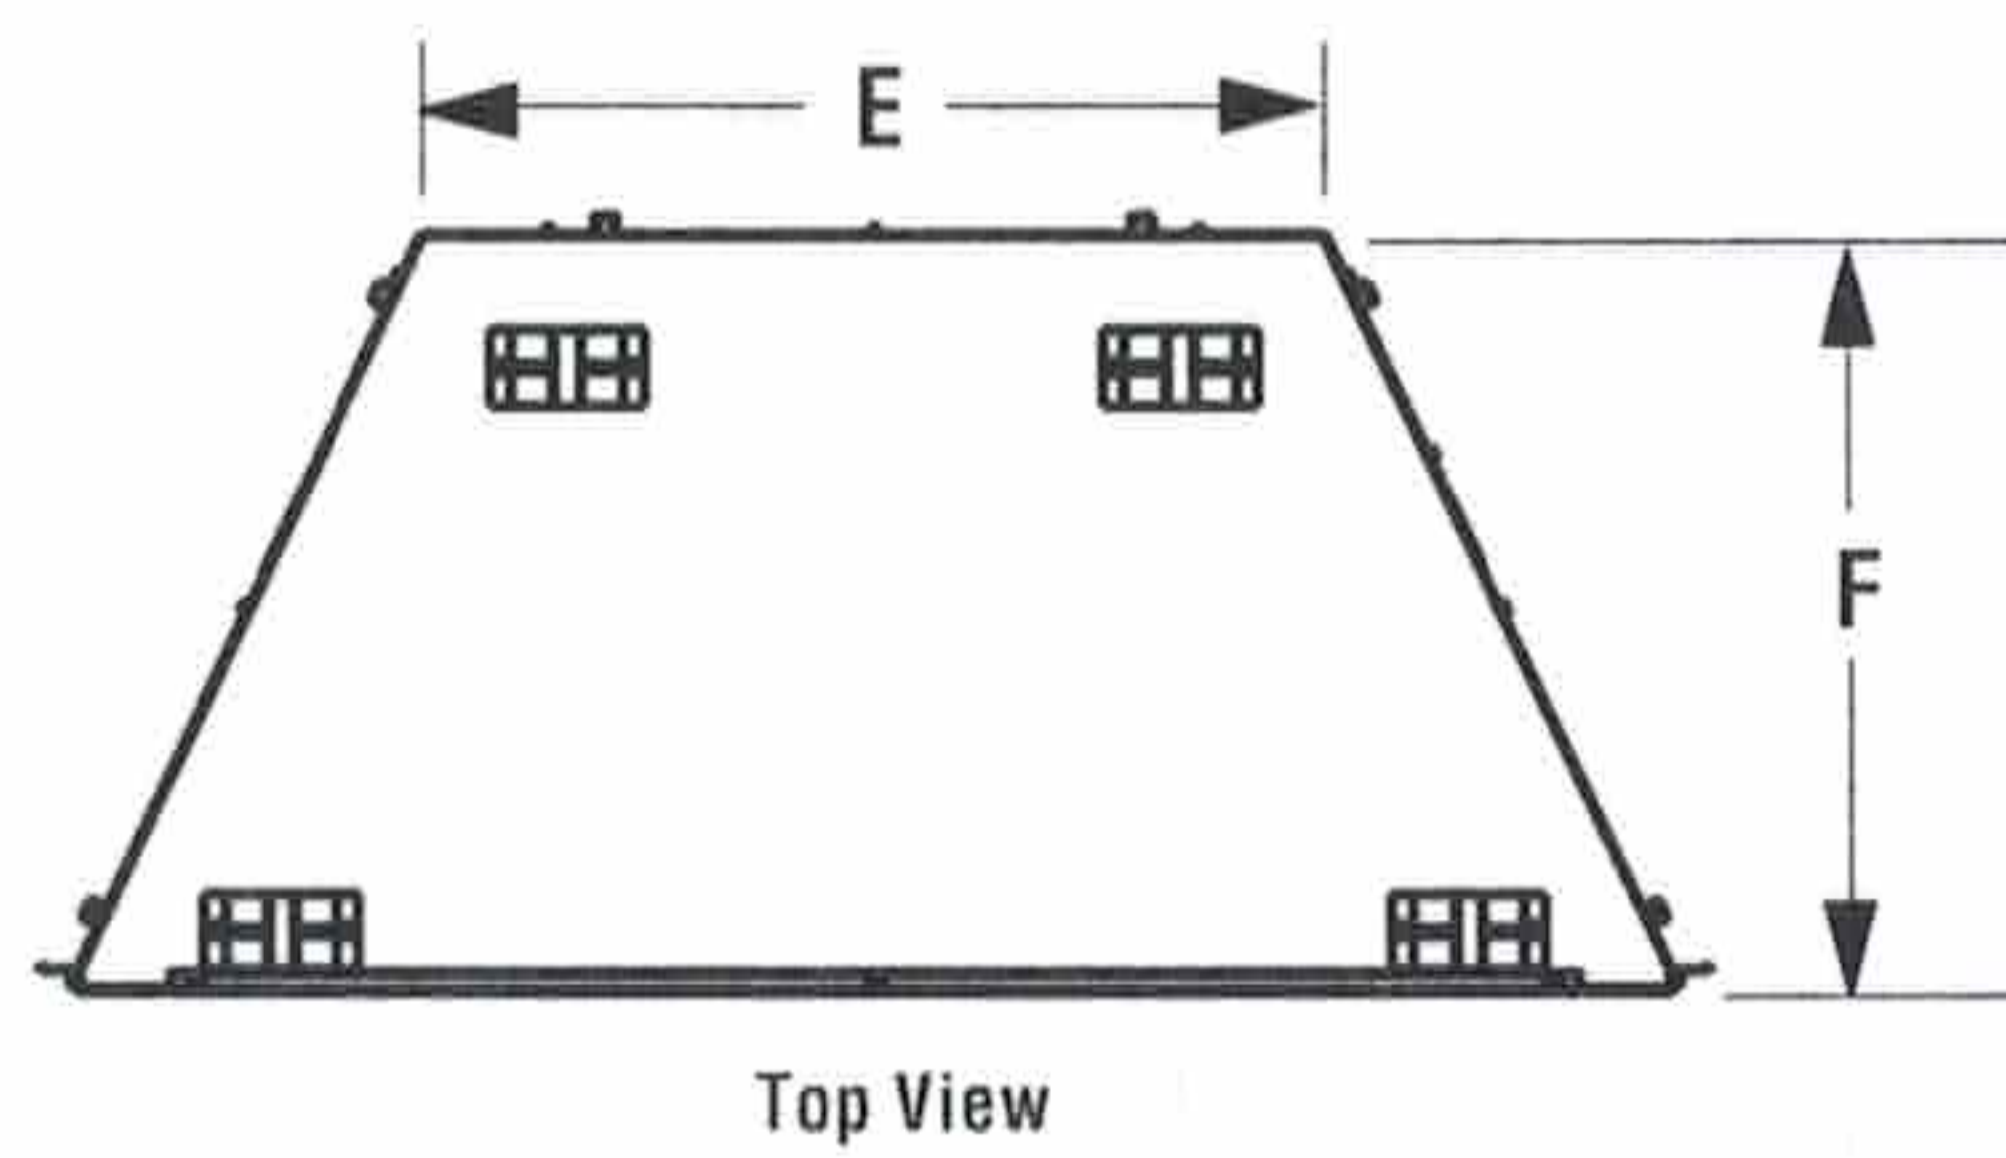

SPECIFICATIONS

Dimensions - Inches (millimeters)															
Model No.	A	B	C	D	E	F	G	H	J	K	L	M	N	P	*Q
EWVF36	36 (914)	24 (610)	41-3/4 (1061)	37-1/4 (946)	23-1/2 (597)	20 (508)	3 (76)	7-3/8 (187)	15-7/8 (403)	7-1/2 (190)	11-15/16 (303)	1-5/16 (33)	5-1/2 (140)	30-5/16 (770)	29-5/8 (753)

Product Reference Information		
Model	Ship. Weight (lbs)	Shipping Volume
EWVF36	150 lbs	20 Cu. Ft.

* A hood comes standard and is required for model EWVF36. The factory-supplied hood must be installed on the firebox for safe operation in all installations.