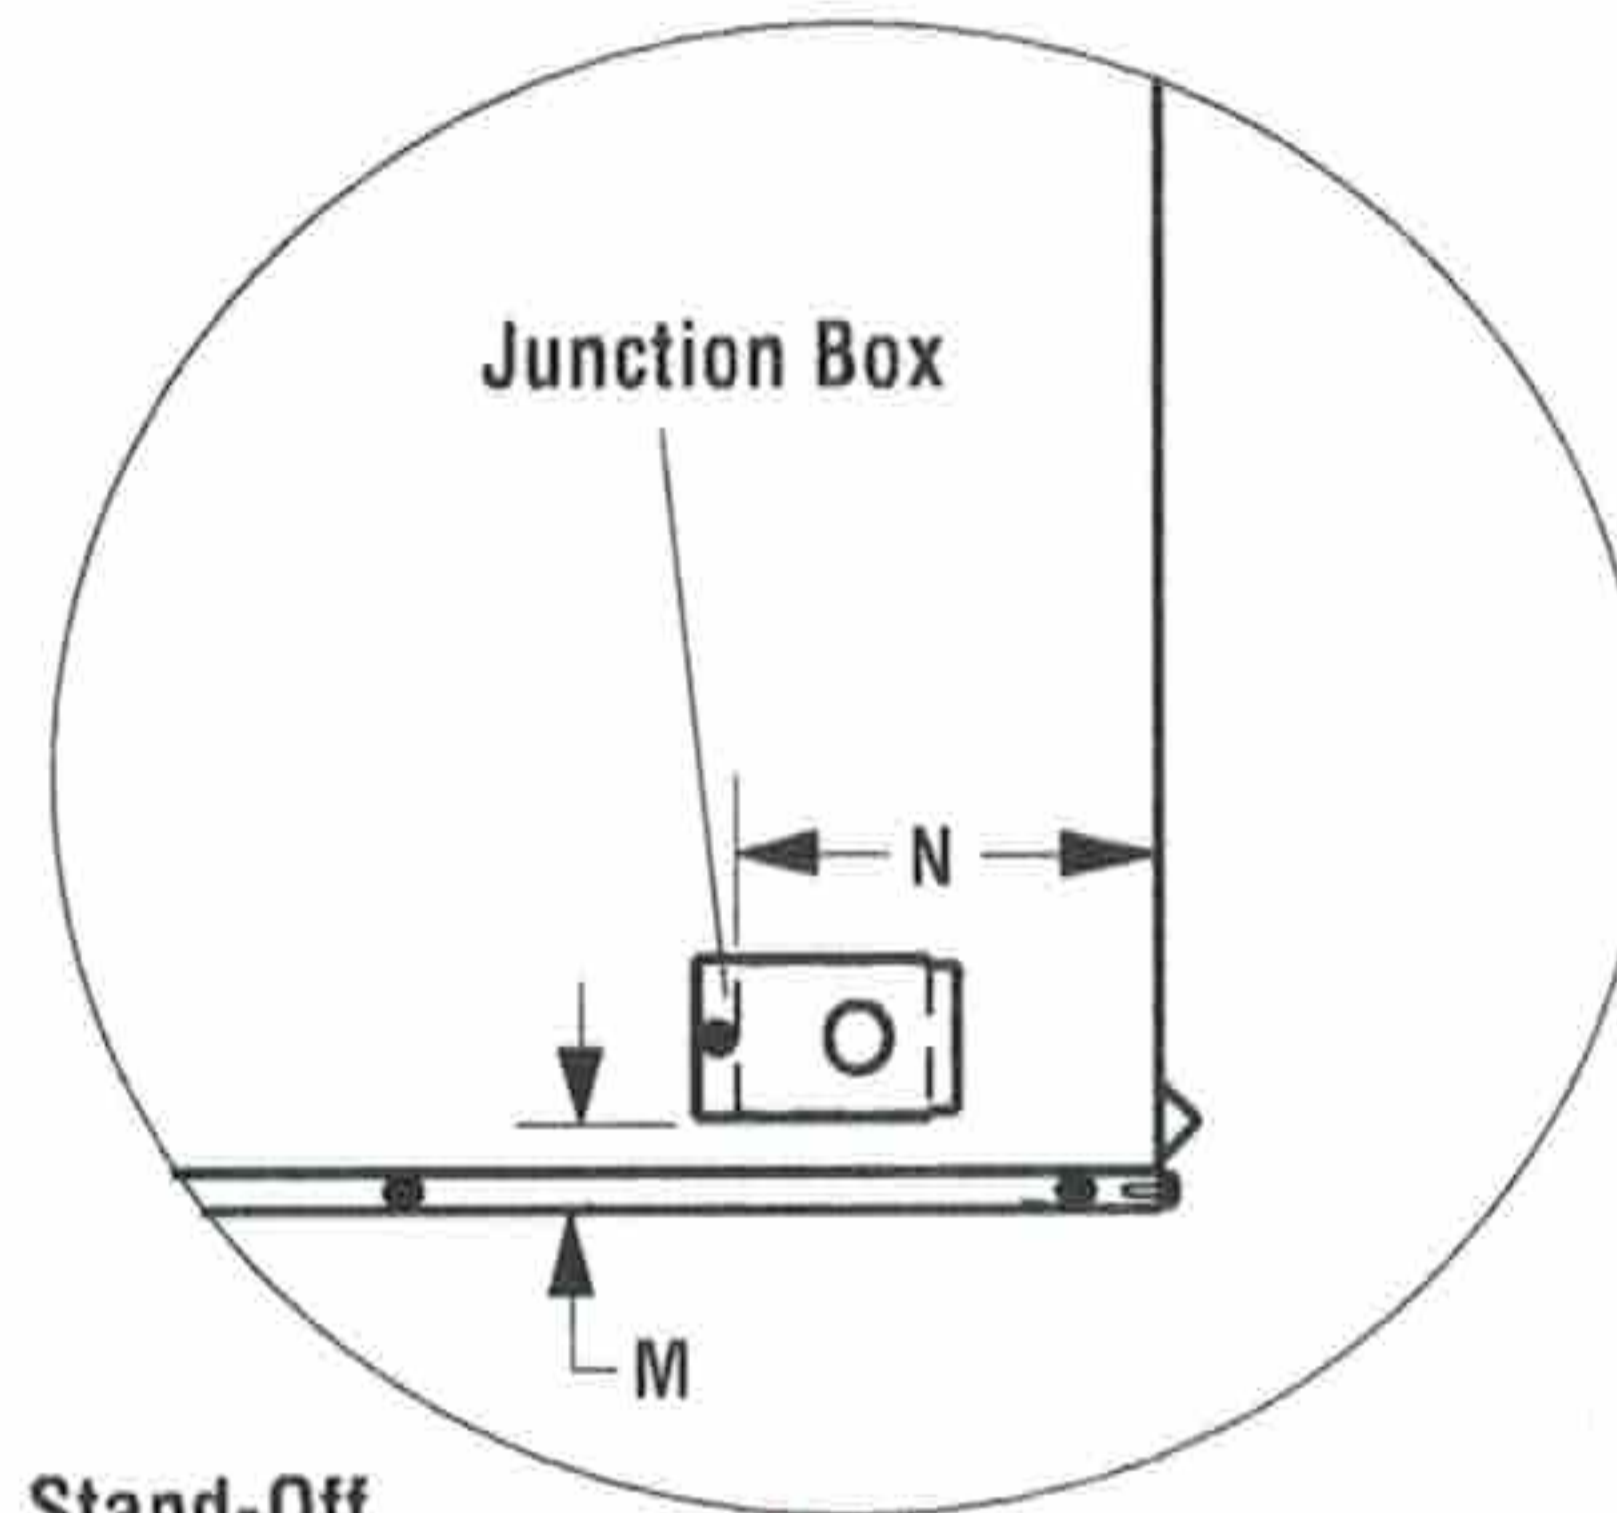

SPECIFICATIONS

Dimensions - Inches (millimeters)															
Model No.	A	B	C	D	E	F	G	H	J	K	L	M	N	P	*Q
EWVF36	36 (914)	24 (610)	41-3/4 (1061)	37-1/4 (946)	23-1/2 (597)	20 (508)	3 (76)	7-3/8 (187)	15-7/8 (403)	7-1/2 (190)	11-15/16 (303)	1-5/16 (33)	5-1/2 (140)	30-5/16 (770)	29-5/8 (753)

Product Reference Information		
Model	Ship. Weight (lbs)	Shipping Volume
EWVF36	150 lbs	20 Cu. Ft.

* A hood comes standard and is required for model EWVF36. The factory-supplied hood must be installed on the firebox for safe operation in all installations.