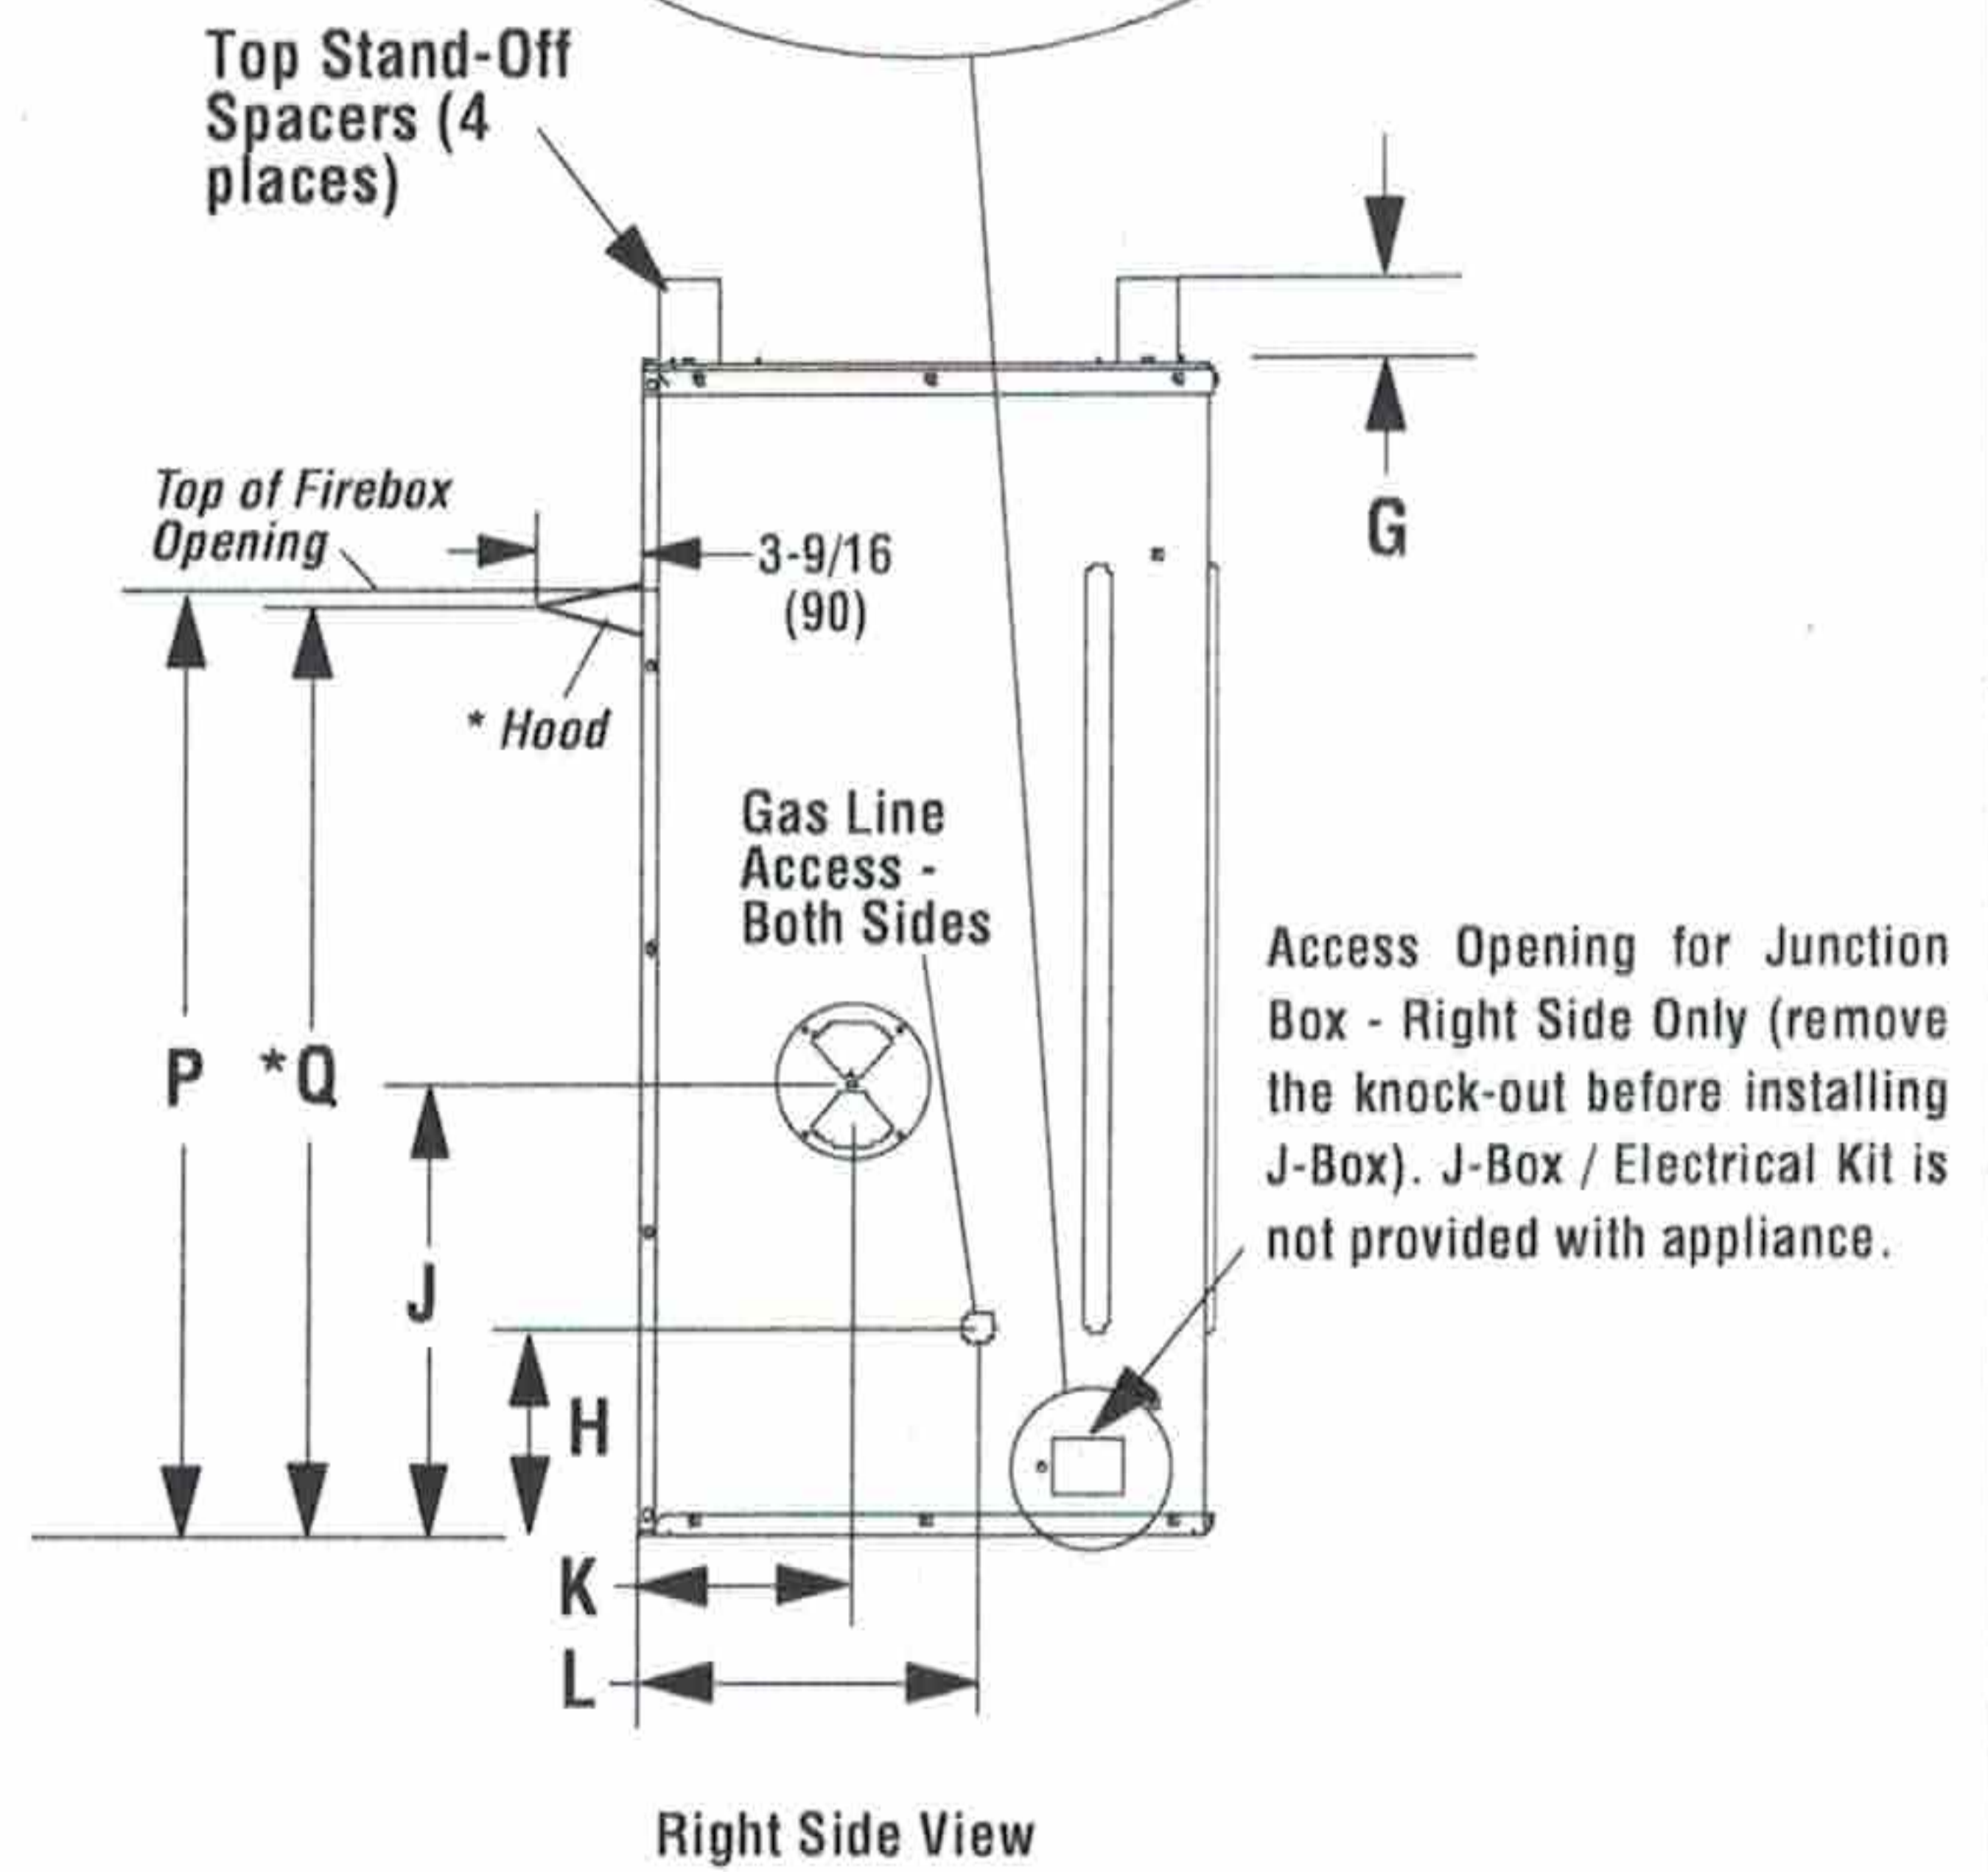

SPECIFICATIONS

Dimensions - Inches (millimeters)															
Model No.	A	B	C	D	E	F	G	H	J	K	L	M	N	P	*Q
EWVF36	36 (914)	24 (610)	41-3/4 (1061)	37-1/4 (946)	23-1/2 (597)	20 (508)	3 (76)	7-3/8 (187)	15-7/8 (403)	7-1/2 (190)	11-15/16 (303)	1-5/16 (33)	5-1/2 (140)	30-5/16 (770)	29-5/8 (753)

Product Reference Information		
Model	Ship. Weight (lbs)	Shipping Volume
EWVF36	150 lbs	20 Cu. Ft.

* A hood comes standard and is required for model EWVF36. The factory-supplied hood must be installed on the firebox for safe operation in all installations.