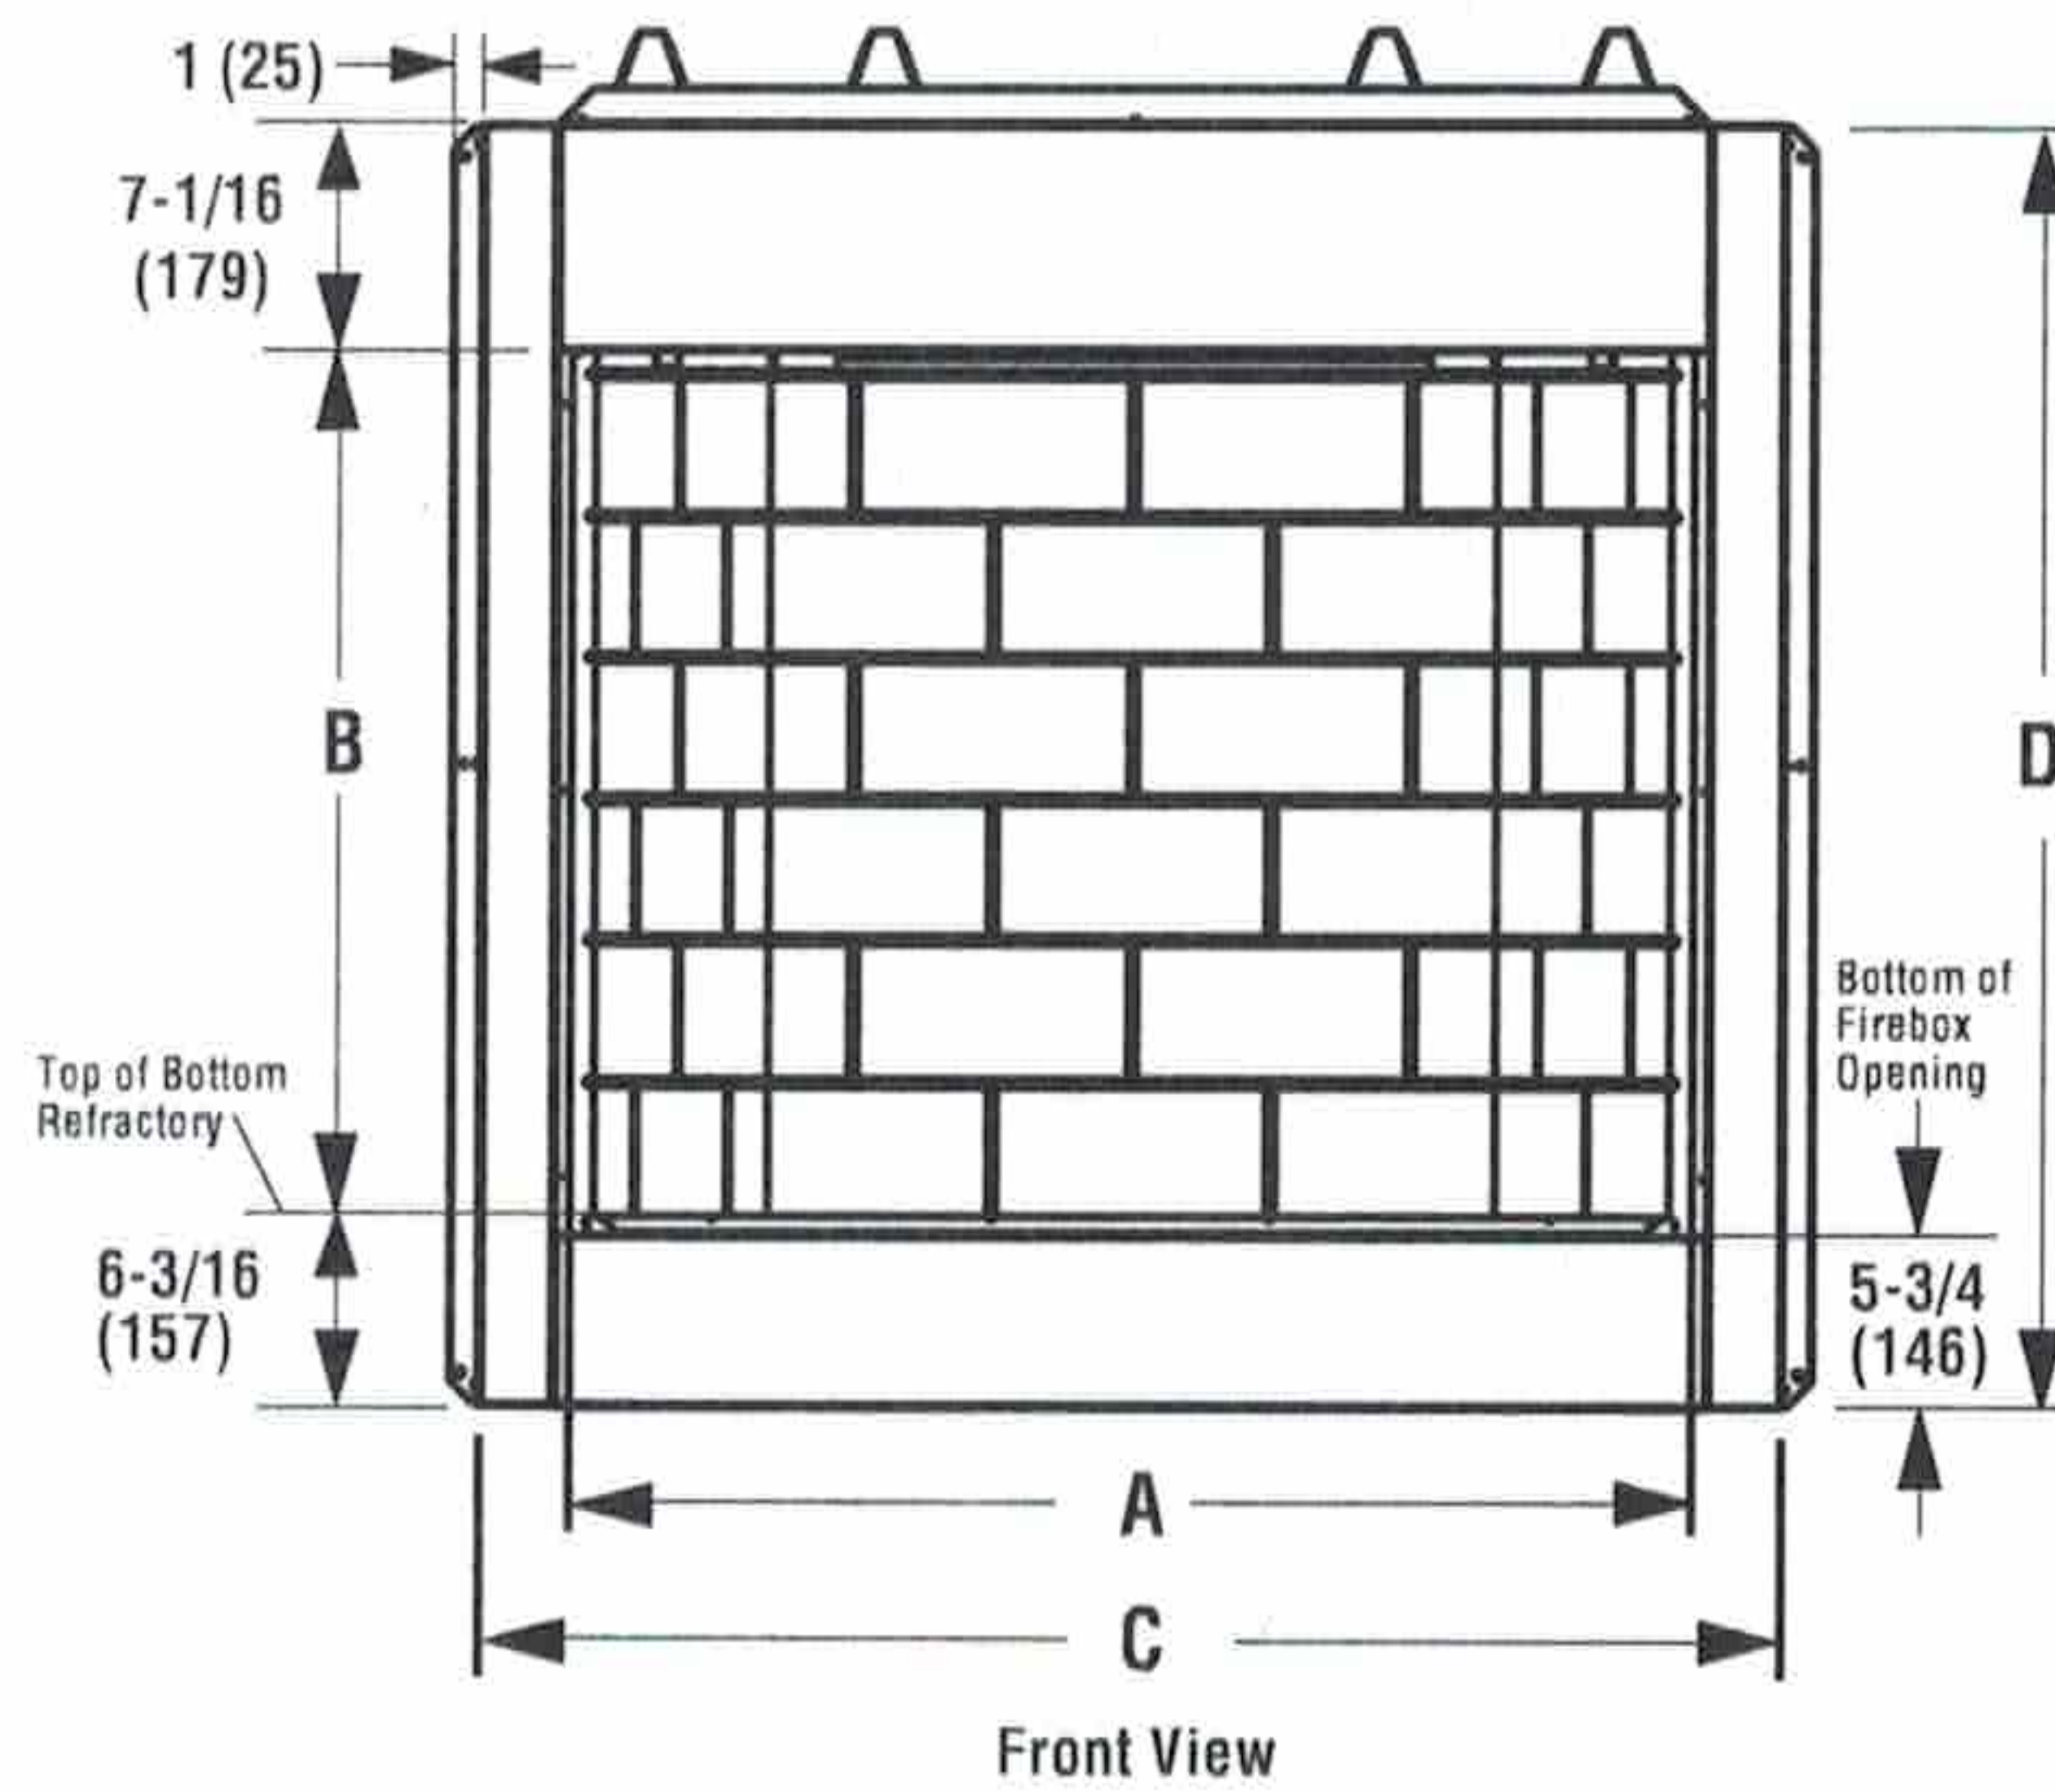

SPECIFICATIONS

Dimensions - Inches (millimeters)															
Model No.	A	B	C	D	E	F	G	H	J	K	L	M	N	P	*Q
EWVF36	36 (914)	24 (610)	41-3/4 (1061)	37-1/4 (946)	23-1/2 (597)	20 (508)	3 (76)	7-3/8 (187)	15-7/8 (403)	7-1/2 (190)	11-15/16 (303)	1-5/16 (33)	5-1/2 (140)	30-5/16 (770)	29-5/8 (753)

Product Reference Information		
Model	Ship. Weight (lbs)	Shipping Volume
EWVF36	150 lbs	20 Cu. Ft.

* A hood comes standard and is required for model EWVF36. The factory-supplied hood must be installed on the firebox for safe operation in all installations.